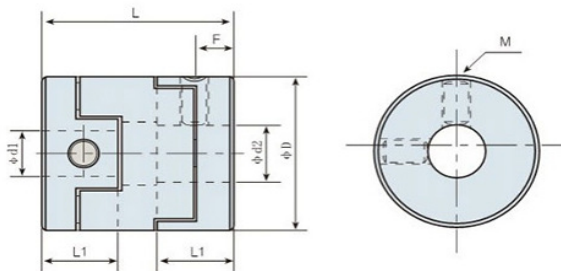

## Setscrew Type

## Clamp Type

Size	Type	Material	Pilot Bore (mm)	Max Bore (mm)	Dimensions (mm)				
					d1, d2	D	L	L1	F
LK4-16	Setscrew	Aluminum	3	8	16	18	7.1	3	M3
LK4-20	Setscrew	Aluminum	3	8	20	23	9	4.5	M4
				10		25	10.1	3	M4
LK4-25	Setscrew	Aluminum	6	14	25	28	21	2.8	M4
LK4-32	Setscrew	Aluminum	6	16	32	33	14	3.4	M4
LK4-40	Setscrew	Aluminum	6	20	40	32	14	3.2	M4
LK4-44	Setscrew	Aluminum	6	22	44	46	20.7	3.5	M5
LK4-50	Setscrew	Aluminum	6	25	50	38	16.5	3.8	M5
LK4-55	Setscrew	Aluminum	6	32	55	57	26.2	7.8	M5
LK4-63	Setscrew	Aluminum	6	32	63	47	21	6	M6
LK4-70	Setscrew	Aluminum	6	40	70	77	37	13.5	M8
LK4-C16	Clamp	Aluminum	3	6.35	16	29	12.5	3	M2.5
LK4-C20	Clamp	Aluminum	3	8	20	33	14.1	3.8	M2.5
LK4-C25	Clamp	Aluminum	3	12	25	39	16.9	3.9	M3
LK4-C32	Clamp	Aluminum	6	16	32	45	20	4.5	M4
LK4-C40	Clamp	Aluminum	6	19	40	50	23	5.5	M5
LK4-C44	Clamp	Aluminum	6	22	44	46	20.7	7	M5
LK4-C50	Clamp	Aluminum	6	24	50	53	24.2	7.5	M6
						58	26.5	6.3	M6
LK4-C55	Clamp	Aluminum	6	28	55	57	26.2	6.3	M6
LK4-C63	Clamp	Aluminum	6	32	63	71	32.8	7.8	M8
LK4-C70	Clamp	Aluminum	6	38	70	77	37	7.7	M8