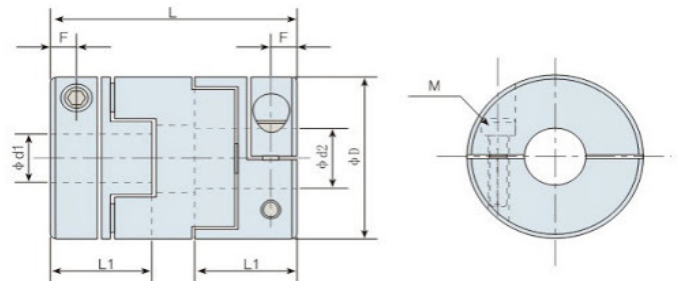

## Setscrew Type

## Clamp Type

Size	Type	Material	Pilot Bore (mm)	Max Bore (mm)	Dimensions (mm)				
					d1, d2	D	L	L1	F
LK4-16	Setscrew	Aluminum	3	8	16	18	7.1	3	M3
LK4-20	Setscrew	Aluminum	3	8	20	23	9	4.5	M4
				10		25	10.1	3	M4
LK4-25	Setscrew	Aluminum	6	14	25	28	21	2.8	M4
LK4-32	Setscrew	Aluminum	6	16	32	33	14	3.4	M4
LK4-40	Setscrew	Aluminum	6	20	40	32	14	3.2	M4
LK4-44	Setscrew	Aluminum	6	22	44	46	20.7	3.5	M5
LK4-50	Setscrew	Aluminum	6	25	50	38	16.5	3.8	M5
LK4-55	Setscrew	Aluminum	6	32	55	57	26.2	7.8	M5
LK4-63	Setscrew	Aluminum	6	32	63	47	21	6	M6
LK4-70	Setscrew	Aluminum	6	40	70	77	37	13.5	M8
LK4-C16	Clamp	Aluminum	3	6.35	16	29	12.5	3	M2.5
LK4-C20	Clamp	Aluminum	3	8	20	33	14.1	3.8	M2.5
LK4-C25	Clamp	Aluminum	3	12	25	39	16.9	3.9	M3
LK4-C32	Clamp	Aluminum	6	16	32	45	20	4.5	M4
LK4-C40	Clamp	Aluminum	6	19	40	50	23	5.5	M5
LK4-C44	Clamp	Aluminum	6	22	44	46	20.7	7	M5
LK4-C50	Clamp	Aluminum	6	24	50	53	24.2	7.5	M6
						58	26.5	6.3	M6
LK4-C55	Clamp	Aluminum	6	28	55	57	26.2	6.3	M6
LK4-C63	Clamp	Aluminum	6	32	63	71	32.8	7.8	M8
LK4-C70	Clamp	Aluminum	6	38	70	77	37	7.7	M8