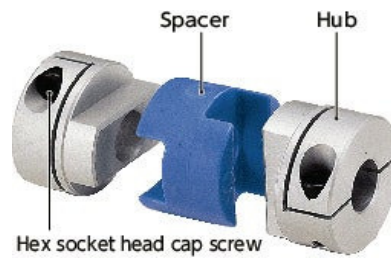

## Setscrew Type

## Clamp Type

Size	Type	Material	Pilot Bore (mm)	Max Bore (mm)	Dimensions (mm)				
					d1, d2	D	L	L1	F
LK4-16	Setscrew	Aluminum	3	8	16	18	7.1	3	M3
LK4-20	Setscrew	Aluminum	3	8	20	23	9	4.5	M4
				10		25	10.1	3	M4
LK4-25	Setscrew	Aluminum	6	14	25	28	21	2.8	M4
LK4-32	Setscrew	Aluminum	6	16	32	33	14	3.4	M4
LK4-40	Setscrew	Aluminum	6	20	40	32	14	3.2	M4
LK4-44	Setscrew	Aluminum	6	22	44	46	20.7	3.5	M5
LK4-50	Setscrew	Aluminum	6	25	50	38	16.5	3.8	M5
LK4-55	Setscrew	Aluminum	6	32	55	57	26.2	7.8	M5
LK4-63	Setscrew	Aluminum	6	32	63	47	21	6	M6
LK4-70	Setscrew	Aluminum	6	40	70	77	37	13.5	M8
LK4-C16	Clamp	Aluminum	3	6.35	16	29	12.5	3	M2.5
LK4-C20	Clamp	Aluminum	3	8	20	33	14.1	3.8	M2.5
LK4-C25	Clamp	Aluminum	3	12	25	39	16.9	3.9	M3
LK4-C32	Clamp	Aluminum	6	16	32	45	20	4.5	M4
LK4-C40	Clamp	Aluminum	6	19	40	50	23	5.5	M5
LK4-C44	Clamp	Aluminum	6	22	44	46	20.7	7	M5
LK4-C50	Clamp	Aluminum	6	24	50	53	24.2	7.5	M6
						58	26.5	6.3	M6
LK4-C55	Clamp	Aluminum	6	28	55	57	26.2	6.3	M6
LK4-C63	Clamp	Aluminum	6	32	63	71	32.8	7.8	M8
LK4-C70	Clamp	Aluminum	6	38	70	77	37	7.7	M8