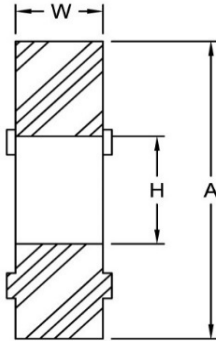

KOBEI

WRAPFLEX PU Insert

Size	Number of Lobe	Dimensions (mm)		
		Outer Diameter	Inner Diameter	Height
		A	H	W
WF5R	8	68	43	19
WF10R	8	80	49	23
WF20R	8	114	61	31
WF30R	8	131	74	35
WF40R	8	164	82	47
WF50R	8	210	106	60
WF60R	8	250	140	65
WF70R	8	293	164	72